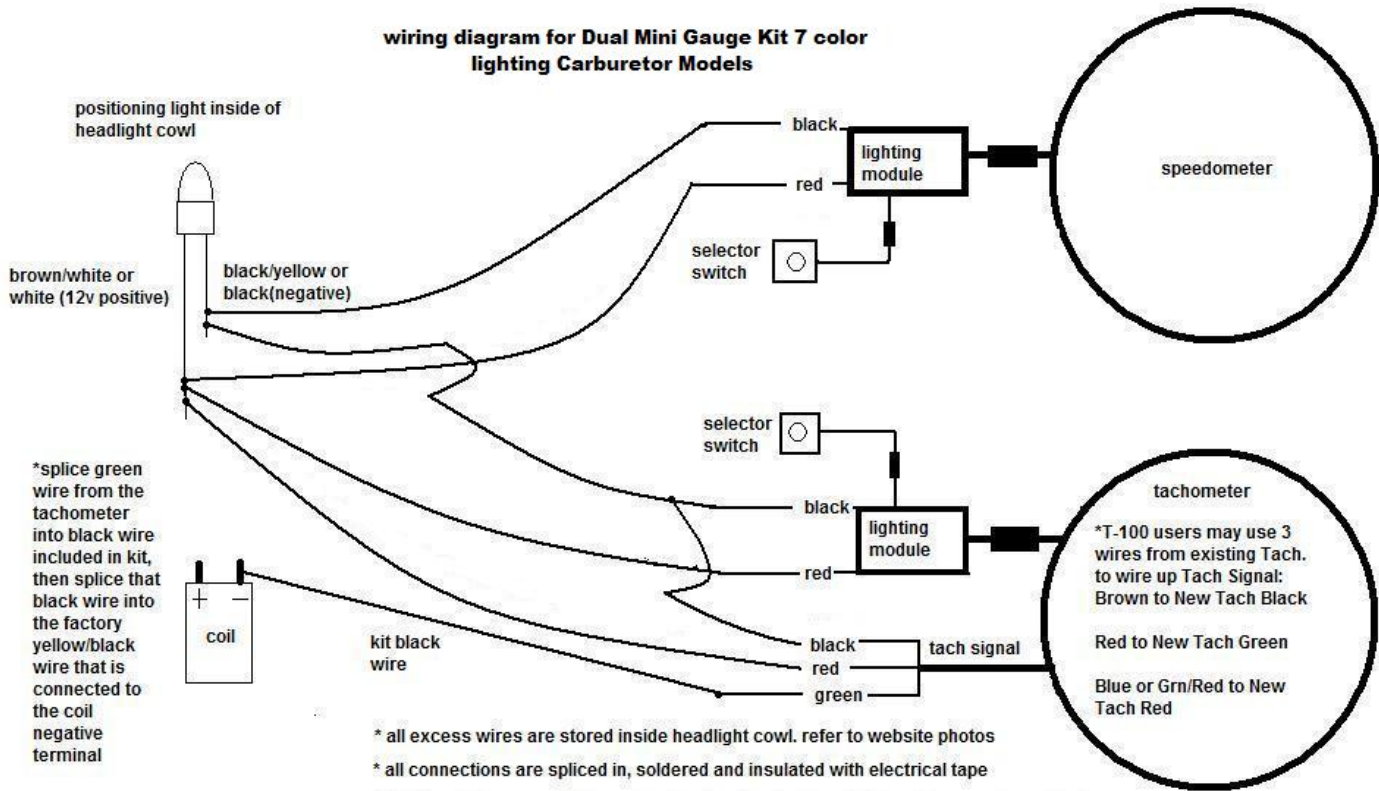

Son Of The Wind®

Dual Mini Gauge Kit Wiring Diagrams

Once you have removed the factory speedometer and/or speedometer-tachometer, choose the following wiring diagram which suits your new gauge kit.

**wiring diagram for Dual Mini Gauge Kit
Fuel Injected Models**

**wiring diagram for Dual Mini Gauge Kit 7 color
lighting Carburetor Models**

**wiring diagram for Dual Mini Gauge Kit 7 color lighting
Fuel Injected Models**