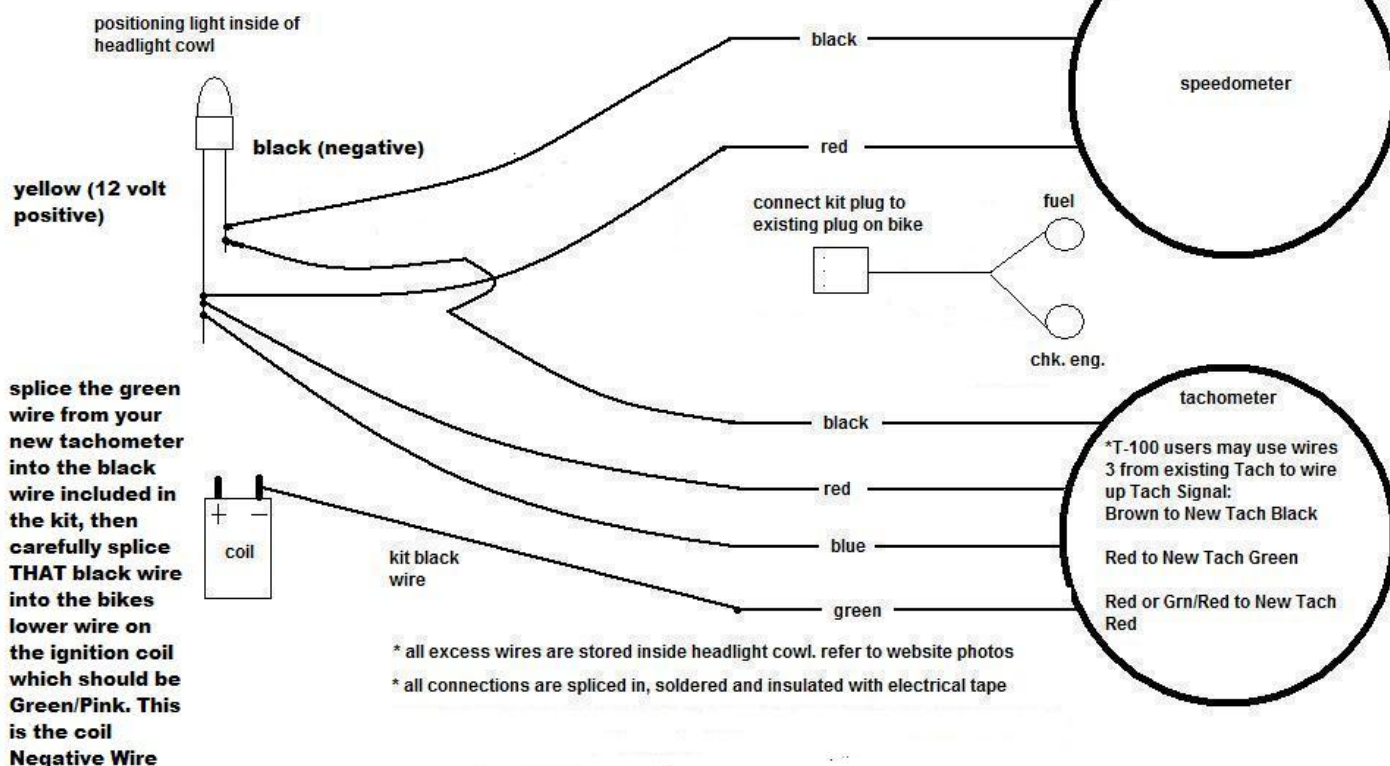

Son Of The Wind®

Dual Mini Gauge Kit Wiring Diagrams

Once you have removed the factory speedometer and/or speedometer-tachometer, choose the following wiring diagram which suits your new gauge kit.

**wiring diagram for Dual Mini Gauge Kit
Fuel Injected Models**

**wiring diagram for Dual Mini Gauge Kit 7 color
lighting Carburetor Models**

**wiring diagram for Dual Mini Gauge Kit 7 color lighting
Fuel Injected Models**