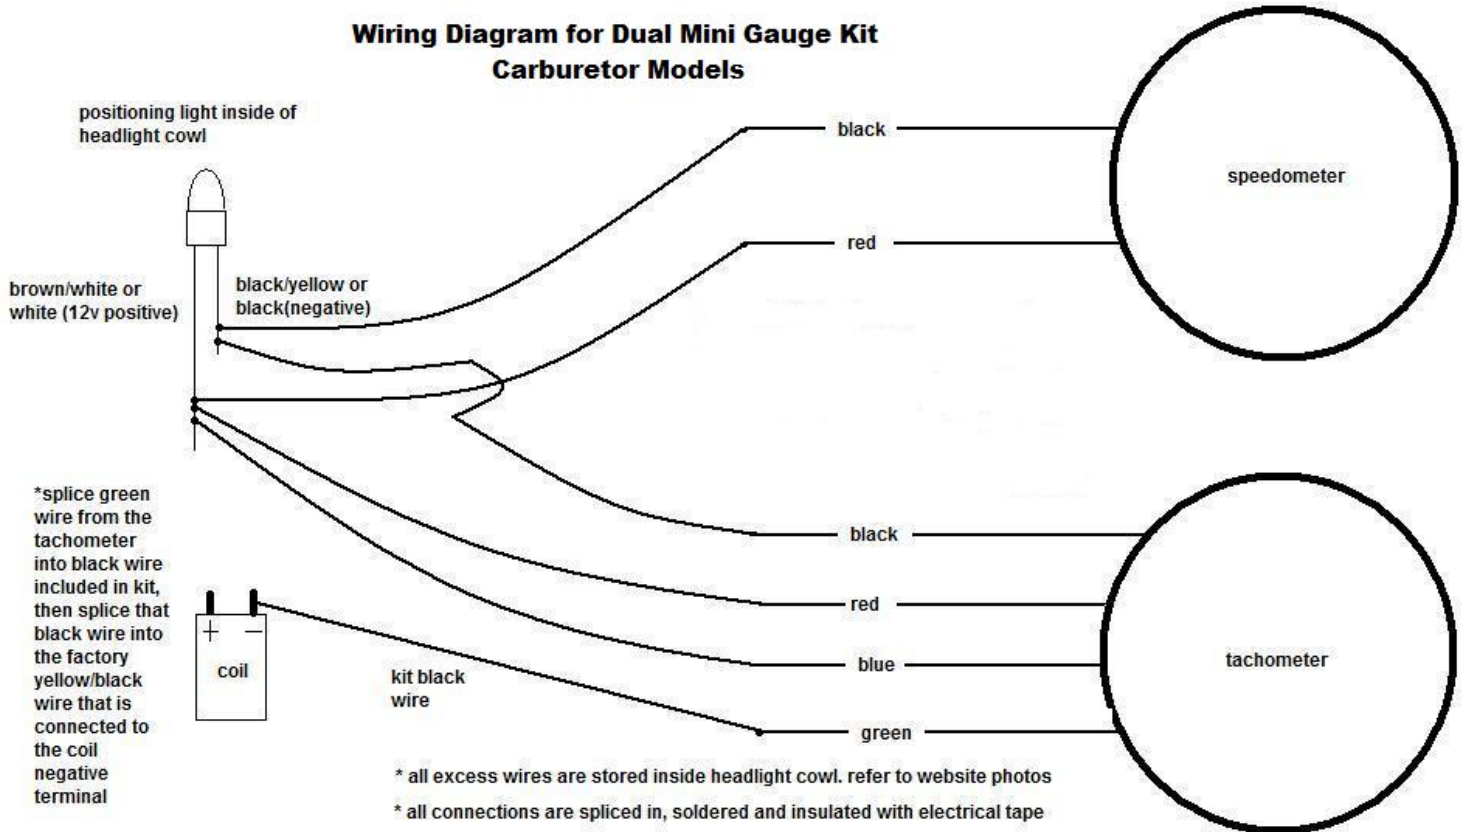

Son Of The Wind®

Dual Mini Gauge Kit Wiring Diagrams

Once you have removed the factory speedometer and/or speedometer-tachometer, choose the following wiring diagram which suits your new gauge kit.

**wiring diagram for Dual Mini Gauge Kit
Fuel Injected Models**

**wiring diagram for Dual Mini Gauge Kit 7 color
lighting Carburetor Models**

**wiring diagram for Dual Mini Gauge Kit 7 color lighting
Fuel Injected Models**